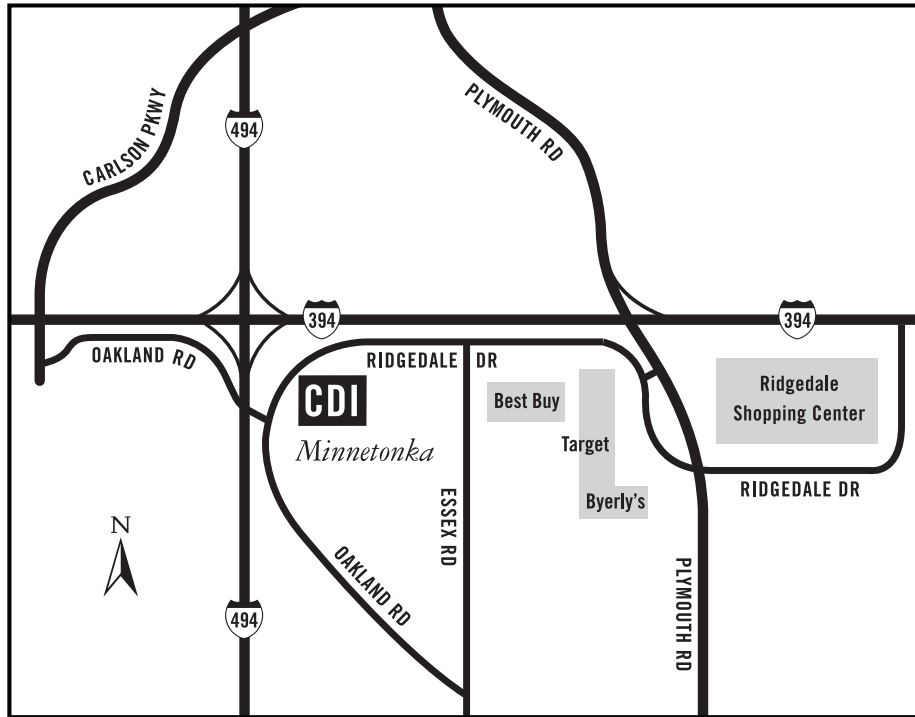

CENTER FOR
DIAGNOSTIC IMAGING

Minnetonka

14001 Ridgedale Drive, Suite 300 • Minnetonka, MN 55305
tel 952.738.4415 • fax 952.738.4416

CDI-Minnetonka is on the Southeast corner of I-494 & I-394 (West of Target/Best Buy).

From the North:

Travel south on I-494 to US-12 west. Merge onto Carlson Pkwy/Linner Road, and take a right onto Carlson Parkway at the top of the ramp. Turn left at Oakland Road, and follow the frontage road to Ridgedale Drive, turning left onto Ridgedale Drive. Our center will be on your right.

From the South:

Travel north on I-494 to I-394. Head east on I-394 to Hwy. 61/Plymouth Road (exit #1B) and at the top of the exit, go straight to meet Ridgedale Dr. Continue to follow the frontage road around Target, past Best Buy, and proceed approx. 1/2 mile, turning left into our parking lot as the road starts to curve to the left.

From the East:

Travel west on I-394 to Hwy. 61/Plymouth Road (exit #1B) and at the top of the exit, turn left onto Plymouth Road. Take a right onto Ridgedale Ln. and right onto Ridgedale Dr. Follow this frontage road around Target, past Best Buy, and proceed approx. 1/2 mile, turning left into our parking lot as the road starts to curve to the left.

From the West:

Travel east on I-394 to Carlson Parkway/Linner Road exit. Merge onto Oakland Road and follow the road over the freeway. Turn left onto Ridgedale Drive. Our center will be on your right.