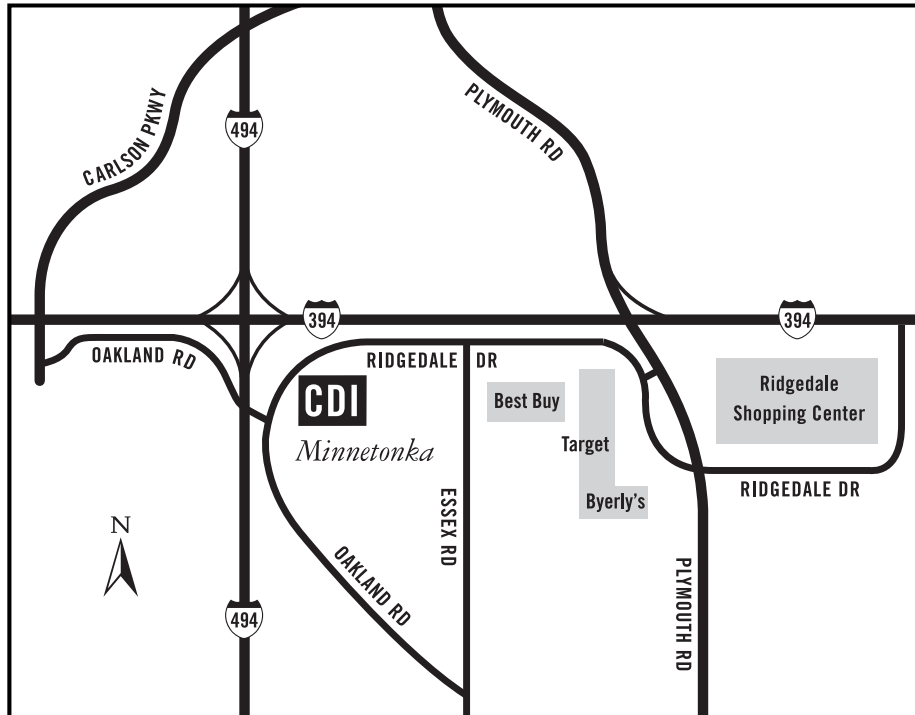

CENTER FOR
DIAGNOSTIC IMAGING

Ridgedale

14001 Ridgedale Drive, Suite 300 • Minnetonka, MN 55305
tel 952.738.4415 • fax 952.738.4416

CDI-Ridgedale is on the Southeast corner of I-494 & I-394 (West of Target/Best Buy) in Minnetonka.

From the North:

Travel south on I-494 to US-12 west. Merge onto Carlson Pkwy/Linner Road, and take a right onto Carlson Parkway at the top of the ramp. Turn left at Oakland Road, and follow the frontage road to Ridgedale Drive, turning left onto Ridgedale Drive. Our center will be on your right.

From the South:

Travel north on I-494 to I-394. Head east on I-394 to Hwy. 61/Plymouth Road (exit #1B) and at the top of the exit, go straight to meet Ridgedale Dr. Continue to follow the frontage road around Target, past Best Buy, and proceed approx. 1/2 mile, turning left into our parking lot as the road starts to curve to the left.

From the East:

Travel west on I-394 to Hwy. 61/Plymouth Road (exit #1B) and at the top of the exit, turn left onto Plymouth Road. Take a right onto Ridgehaven Ln. and right onto Ridgedale Dr. Follow this frontage road around Target, past Best Buy, and proceed approx. 1/2 mile, turning left into our parking lot as the road starts to curve to the left.

From the West:

Travel east on I-394 to Carlson Parkway/Linner Road exit. Merge onto Oakland Road and follow the road over the freeway. Turn left onto Ridgedale Drive. Our center will be on your right.